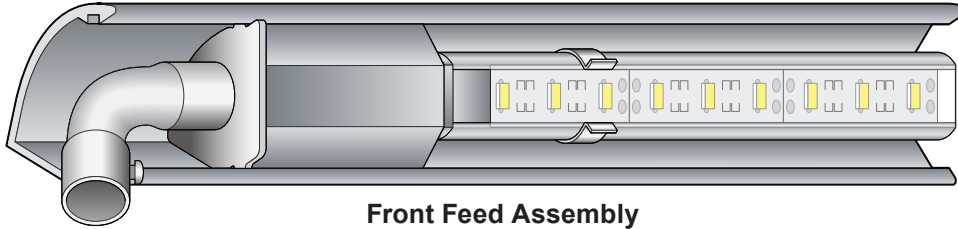

T6 LED Showcase Lighting

Showcase Components Inc.

800/982-5548

562/630-6440

Fax: 562/633-1859

- Home
- Aluminum Frames
- Wood End Assemblies
- Case Lighting
- Design Aids
- Contact Us

T6 Showcase Lighting

Front Feed Assembly