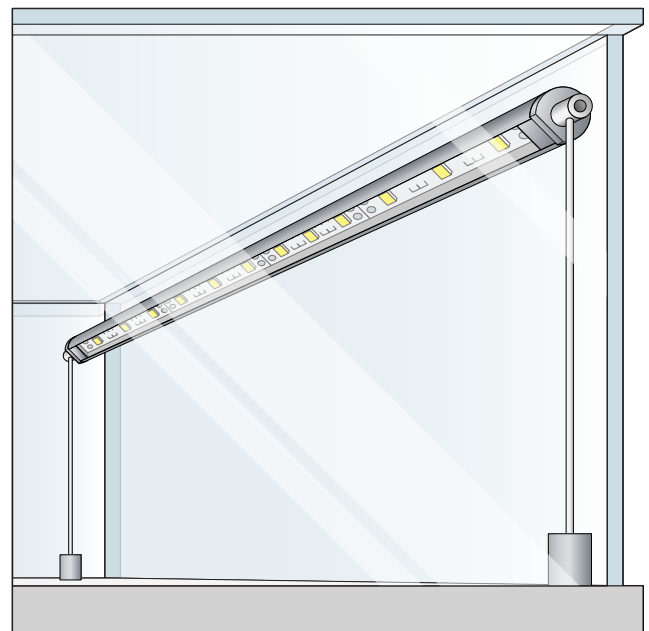

T6 LED Lamp Configurations

252 Security Lamp Shield

250 Lamp Shield

Magnetic Gondola Clip

Standard Wood Clip

Custom Mounting Styles

Clip Mount

Magnetic Mount

No Mount

Pedestal Mount