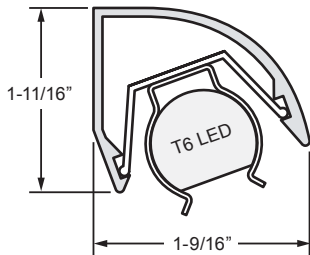

T6 LED Lamp Configurations

252 Security Lamp Shield

250 Lamp Shield

Magnetic Gondola Clip

Standard Wood Clip

Custom Mounting Styles

Clip Mount

Magnetic Mount