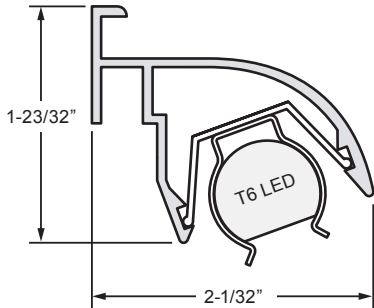

T6 LED Lamp Configurations

252 Security Lamp Shield

250 Lamp Shield

Magnetic Gondola Clip

Standard Wood Clip

Custom Mounting Styles

Clip Mount

Magnetic Mount