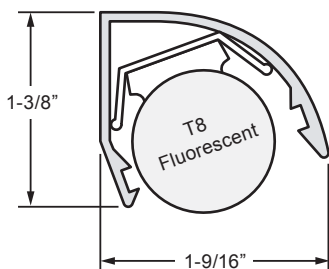

Front Feed Assembly

Fluorescent Lamp Configurations

252 Lamp Shield

202/250 Rail/Lamp Shield

250 Lamp Shield

Mounting Styles

Front Side

Door Side