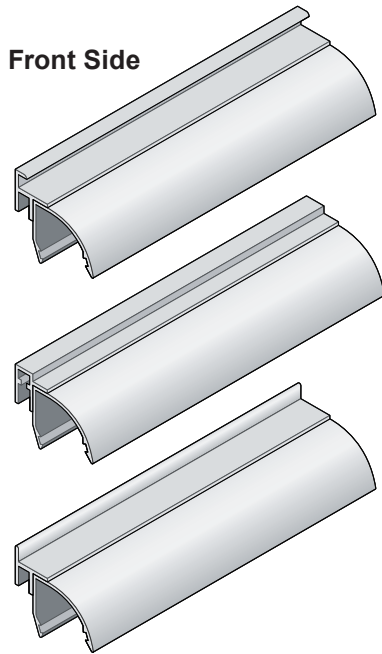

Front Feed Assembly

Fluorescent Lamp Configurations

252 Lamp Shield

202/250 Rail/Lamp Shield

250 Lamp Shield

Mounting Styles

Front Side

Door Side