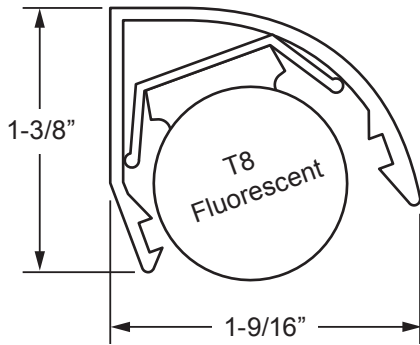

# Linear T8 / T5 Fluorescent

Low profile linear T8 / T5 fixture for remote ballast installation

FL250 Lamp Shield

FL250 Lamp Shield  
Actual Size

## Specifications

- Unit includes a 100 - 277 Vac Ballast and enclosure.
- Extruded aluminum shield available in anodized brushed aluminum and polished brass finished.
- All fixtures made to specified length  $\pm 1/32$ ".
- Matching end caps, (optional).
- Available in T8: 15w, 17w, 25w, 32w, or 40w.
- Available in T5: 4w, 6w, 8w, 14w, 21w, 28w, or 35w.
- 2 year warranty
- Standard 4100K color.
- Unit includes all connecting hardware.
- Installed End Feed connector accepts 3/8" steel flex conduit (72").
- Installed Front Feed connector accepts 1/2" downtube plus flex conduit of 36".
- Wired with 9' primary voltage leads.
- Mounting accomplished with rails or fasteners through aluminum shield.

Made in the USA

UL Standard: 1598  
UL File Number: 123228

T8 Watts $\approx$ LTH.	T5 Watts $\approx$ LTH.
13W $\approx$ 12"	8W $\approx$ 12"
14W $\approx$ 15"	----
15W $\approx$ 18"	----
17W $\approx$ 24"	14W $\approx$ 22"
25W $\approx$ 36"	21W $\approx$ 34"
32W $\approx$ 48"	38W $\approx$ 46"
40W $\approx$ 59"	35W $\approx$ 58"